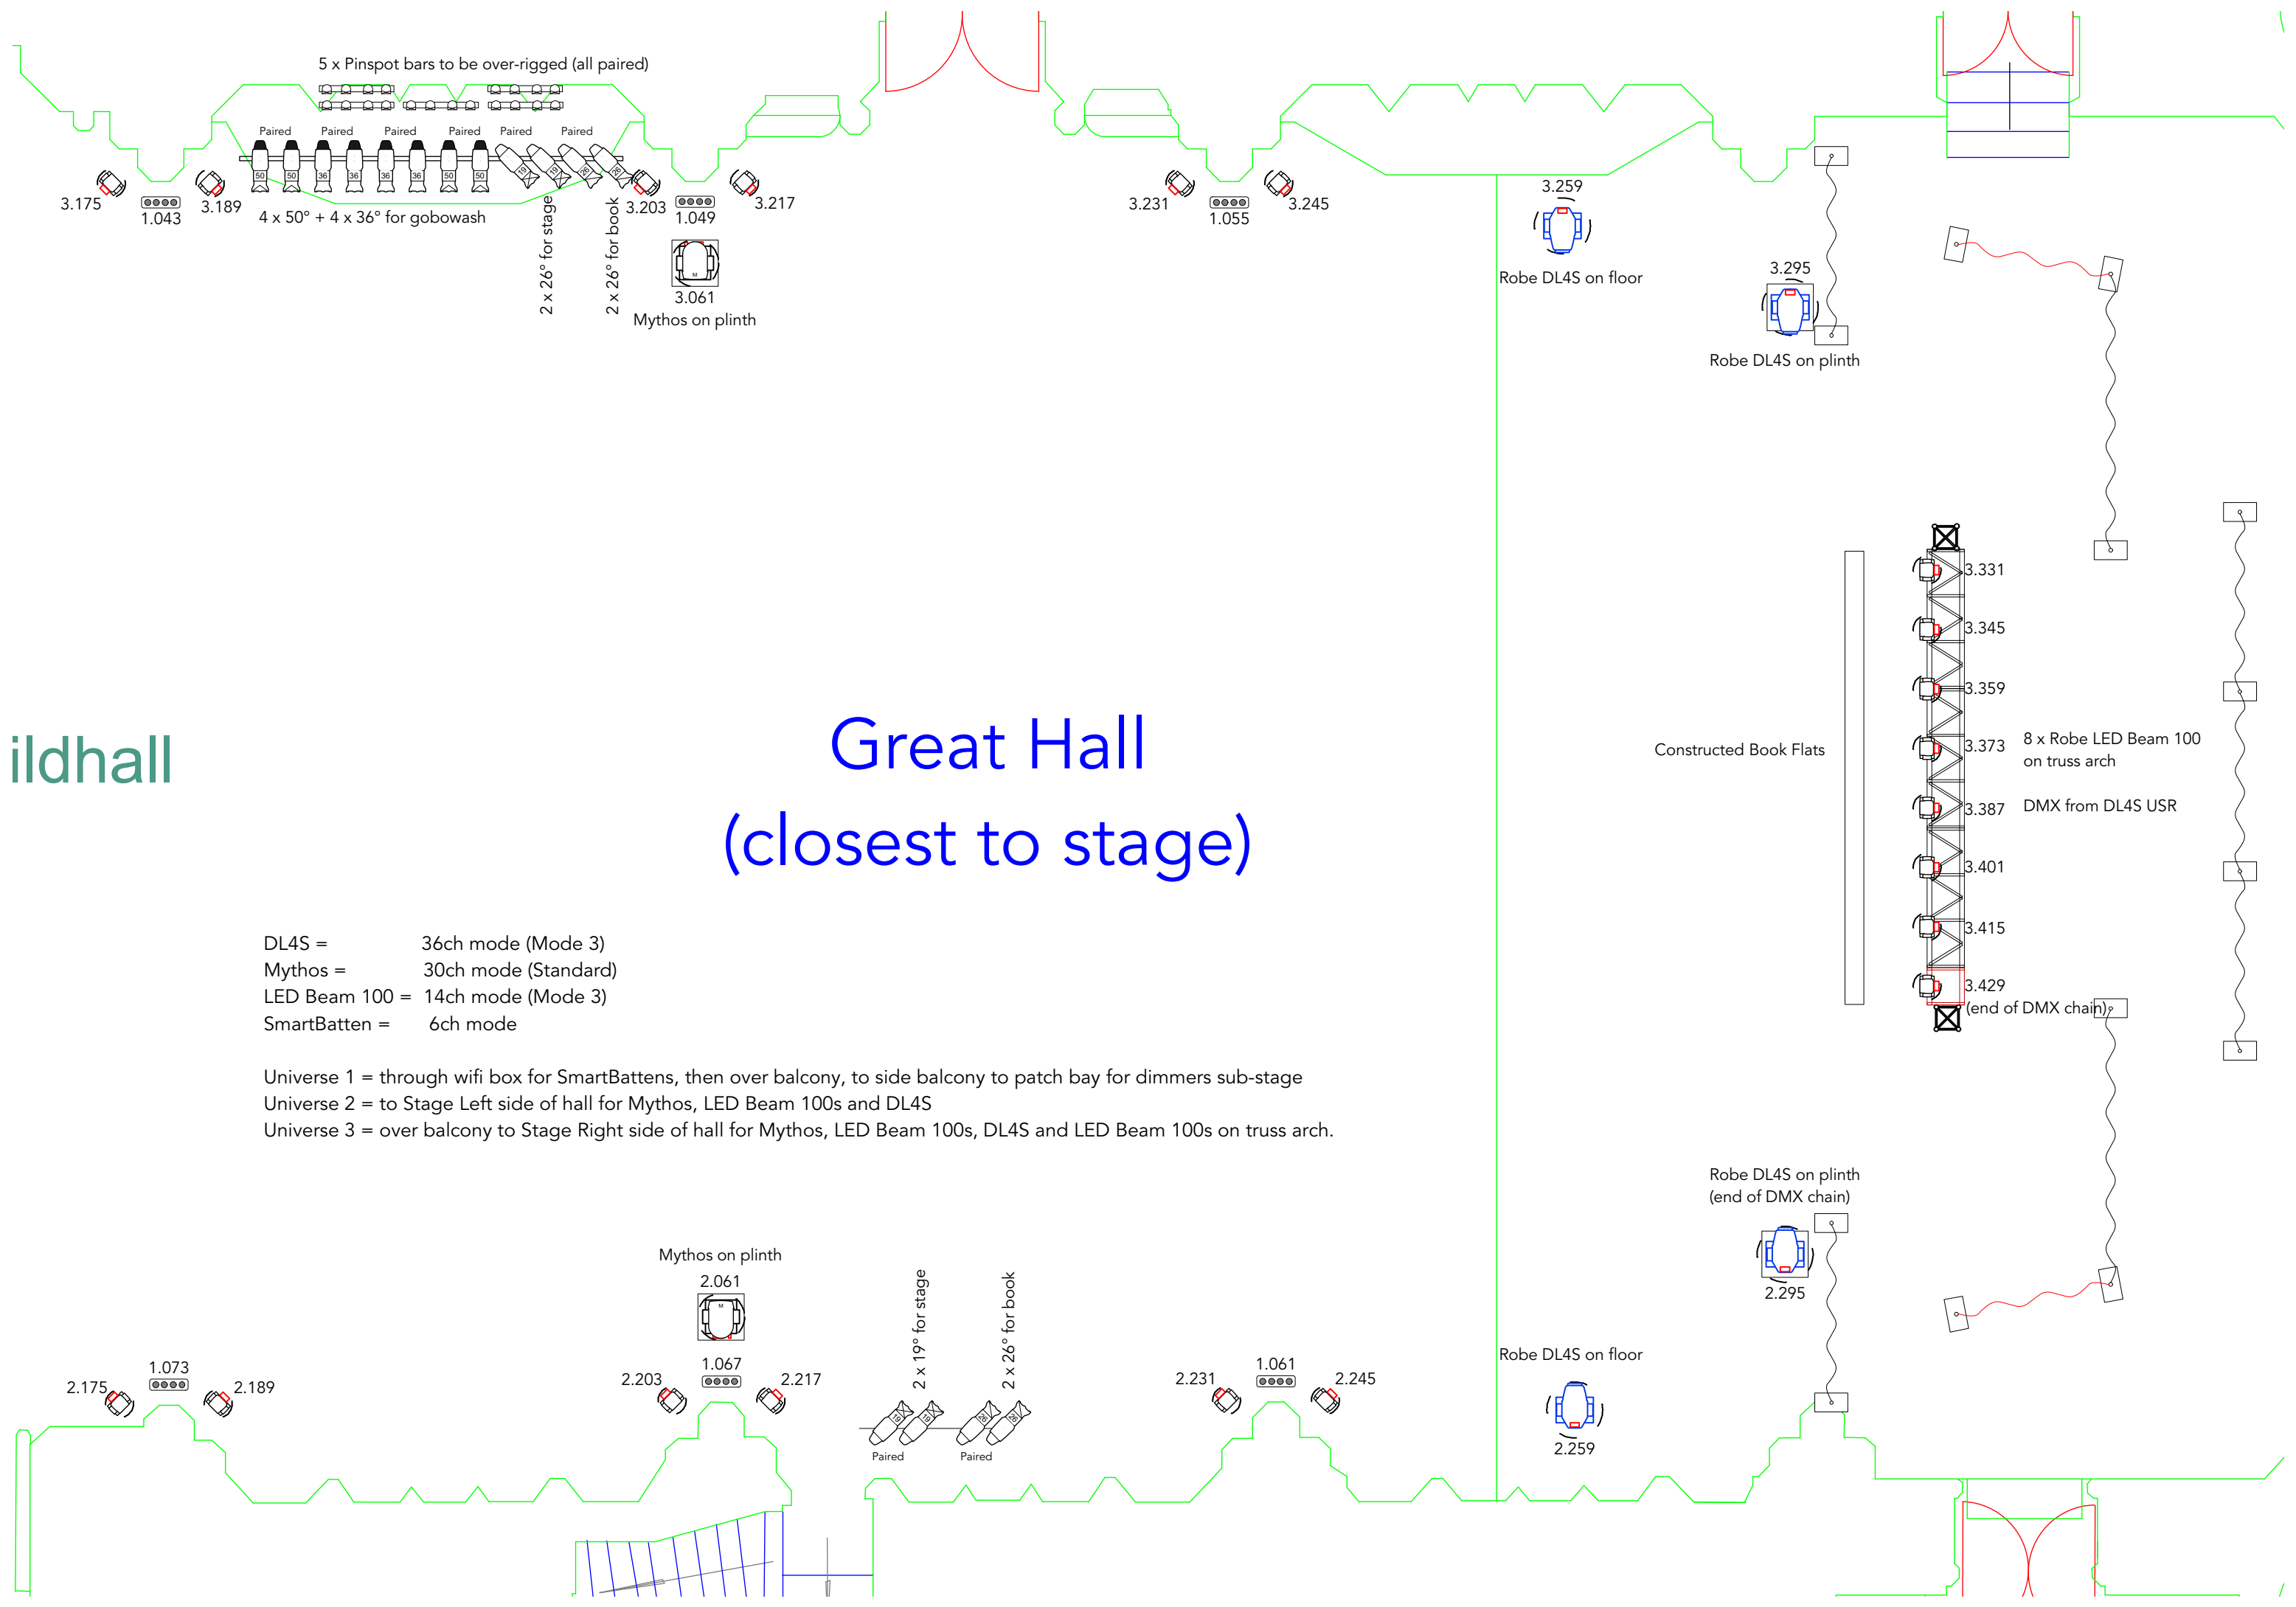

ildhall

Great Hall (closest to stage)

- DL4S = 36ch mode (Mode 3)
- Mythos = 30ch mode (Standard)
- LED Beam 100 = 14ch mode (Mode 3)
- SmartBatten = 6ch mode

Universe 1 = through wifi box for SmartBattens, then over balcony, to side balcony to patch bay for dimmers sub-stage
 Universe 2 = to Stage Left side of hall for Mythos, LED Beam 100s and DL4S
 Universe 3 = over balcony to Stage Right side of hall for Mythos, LED Beam 100s, DL4S and LED Beam 100s on truss arch.

Constructed Book Flats

Robe DL4S on plinth
(end of DMX chain)

Robe DL4S on floor