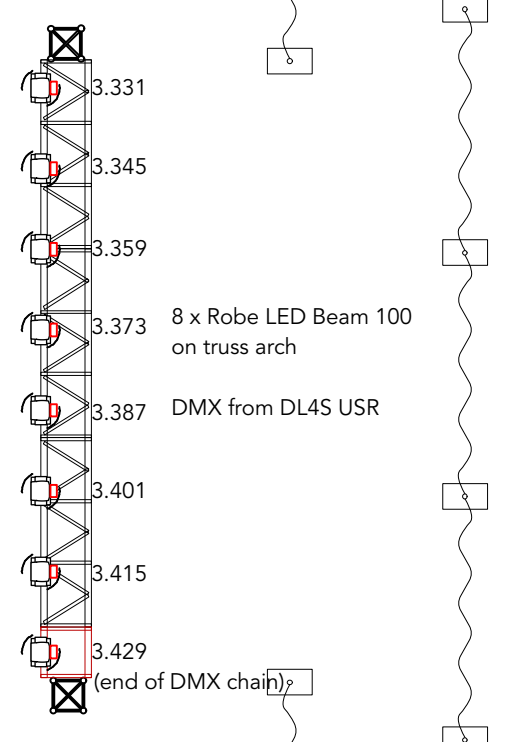

ildhall

Great Hall (closest to stage)

- DL4S = 36ch mode (Mode 3)
- Mythos = 30ch mode (Standard)
- LED Beam 100 = 14ch mode (Mode 3)
- SmartBatten = 6ch mode

Universe 1 = through wifi box for SmartBattens, then over balcony, to side balcony to patch bay for dimmers sub-stage
 Universe 2 = to Stage Left side of hall for Mythos, LED Beam 100s and DL4S
 Universe 3 = over balcony to Stage Right side of hall for Mythos, LED Beam 100s, DL4S and LED Beam 100s on truss arch.

Constructed Book Flats

Robe DL4S on plinth
(end of DMX chain)

Robe DL4S on floor