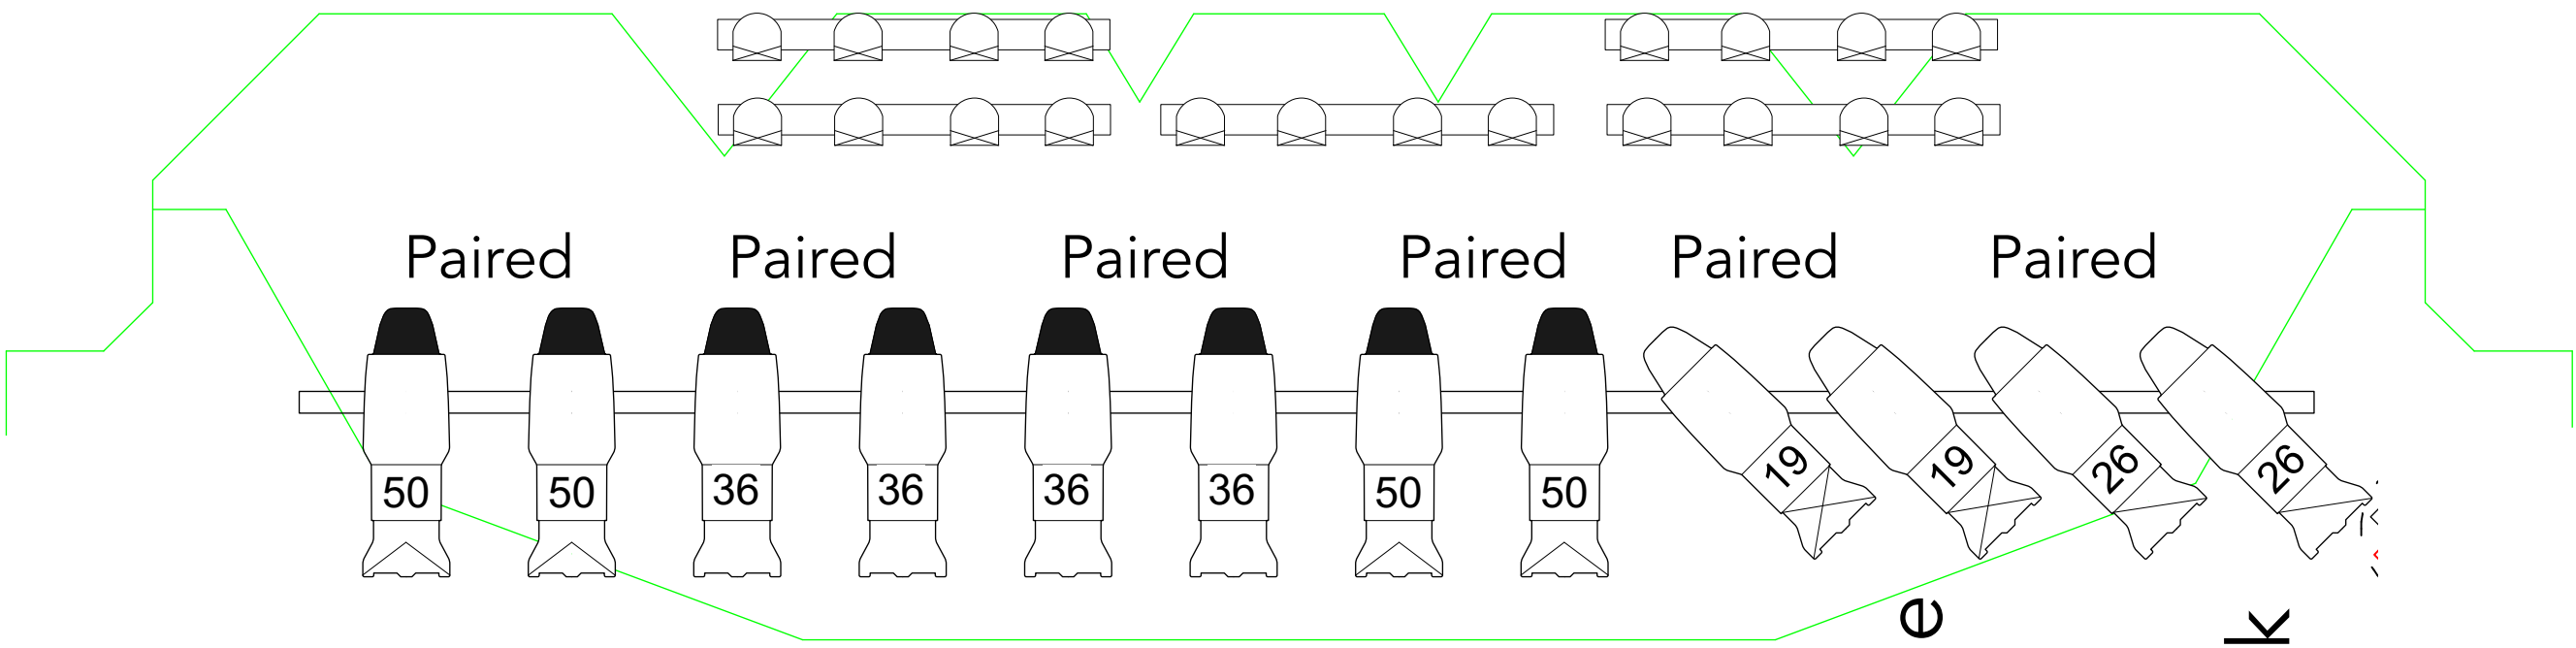

Lady Mayor's Balcony (closest to stage)

5 x Pinspot bars to be over-rigged (all paired)

4 x 50° + 4 x 36° for gobowash

2 x 26° for stage

2 x 26° for book

Towards Control

Towards Stage