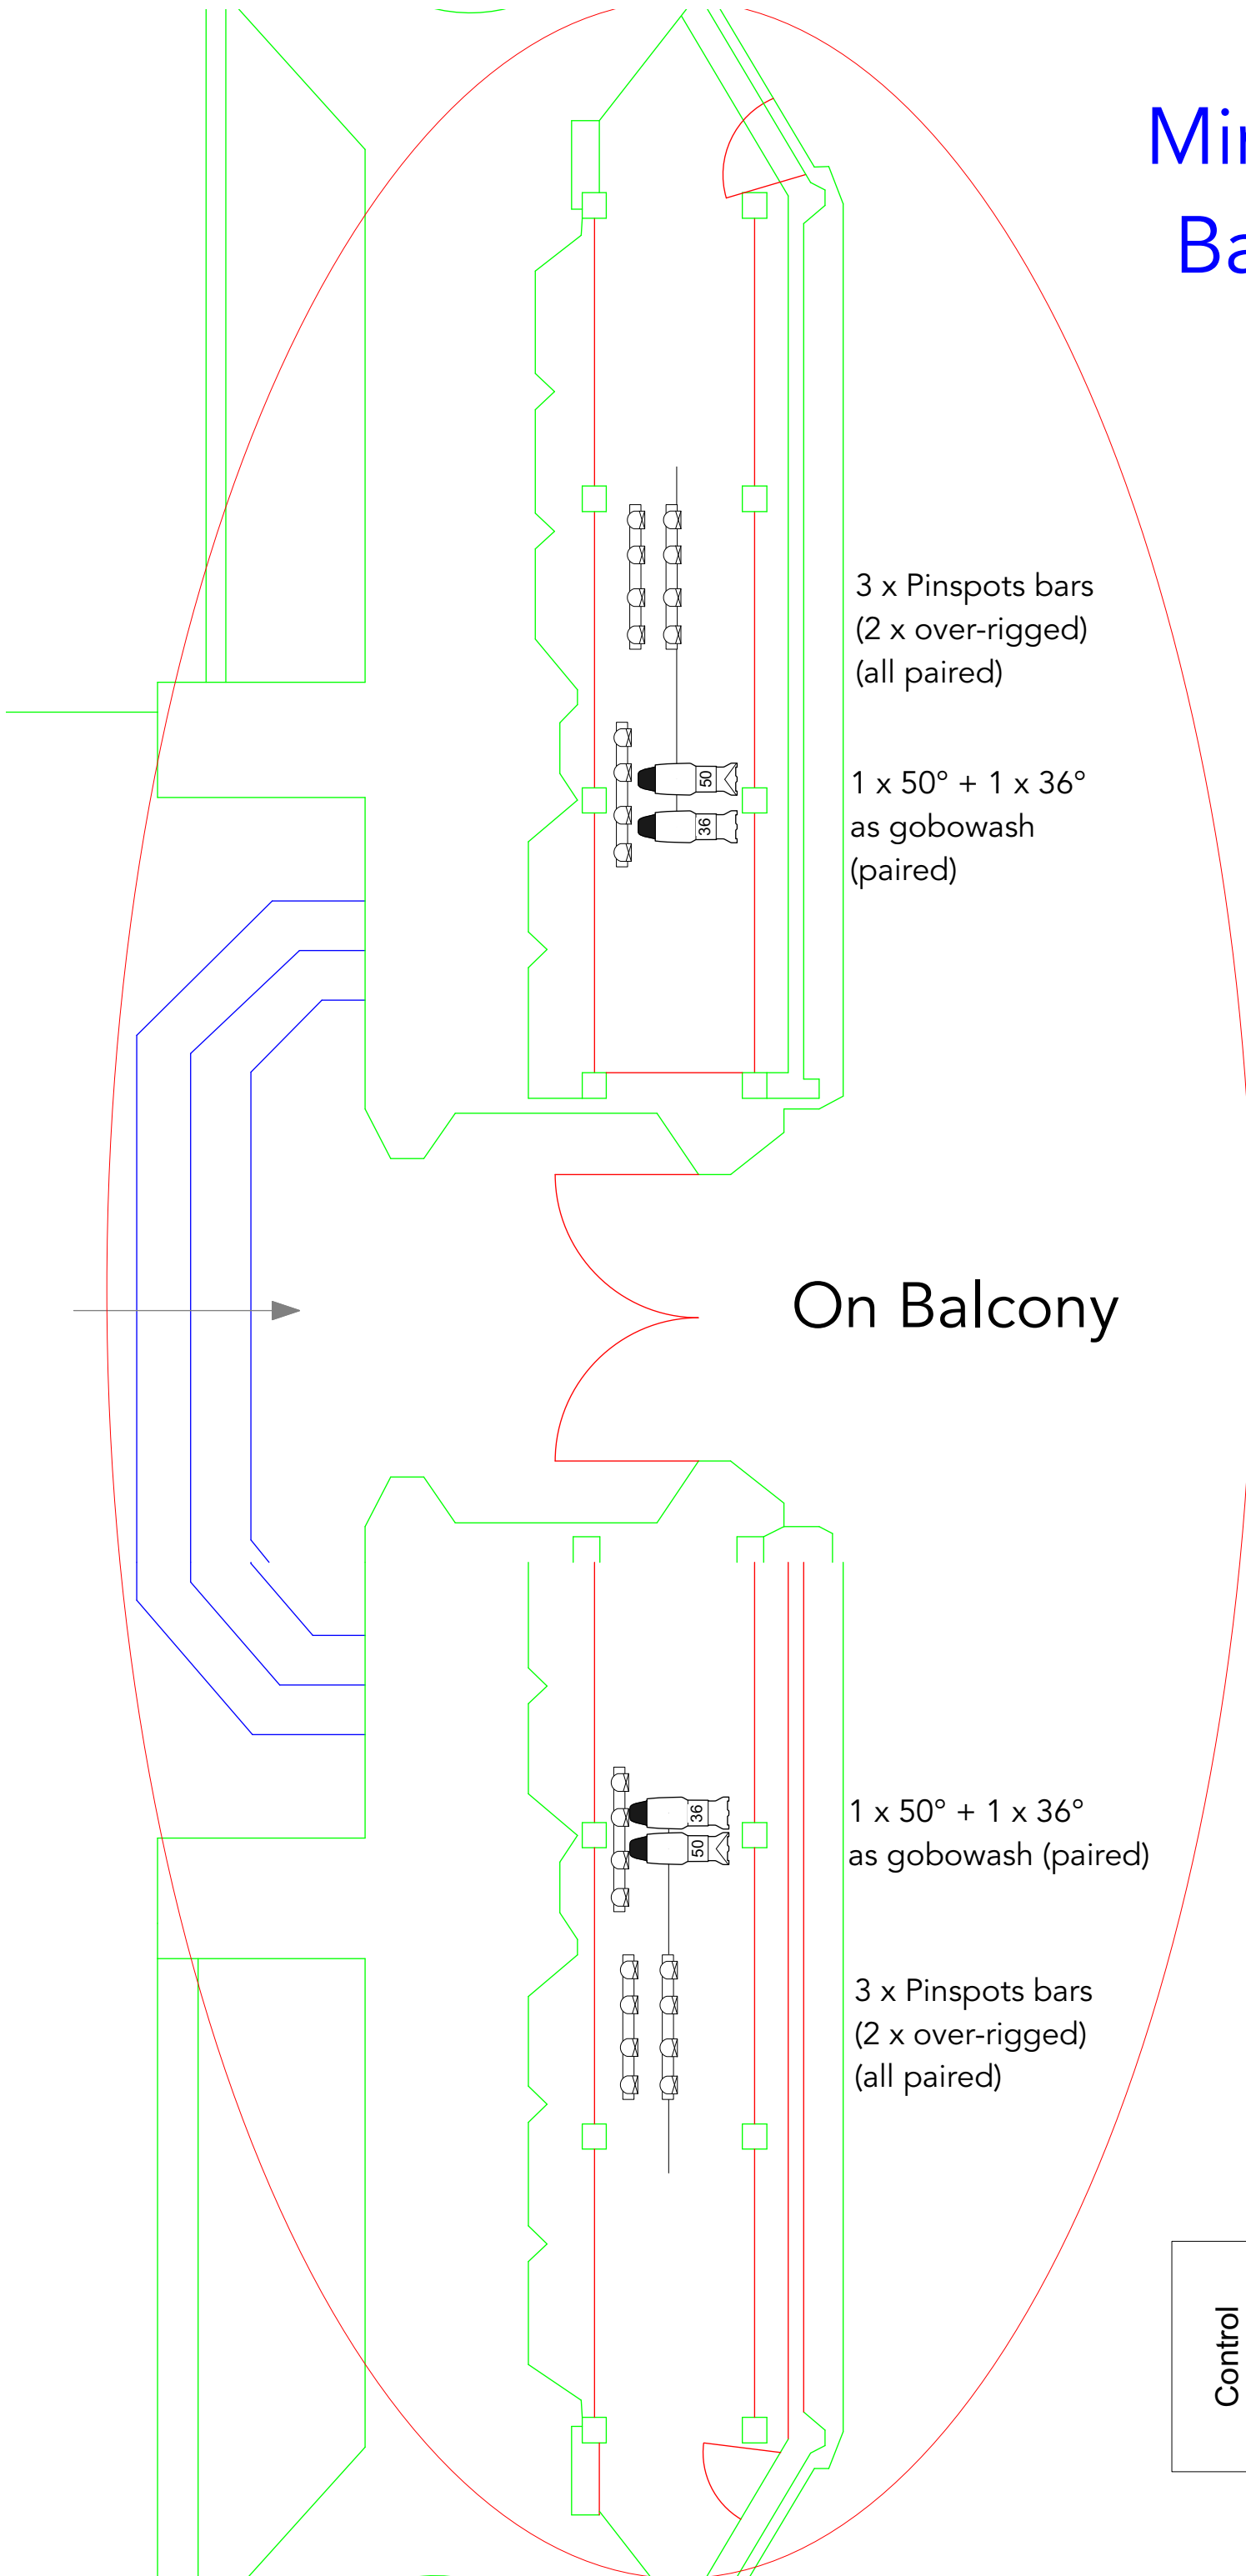

Minstrel's Balcony

3 x Pinstrips bars
(2 x over-rigged)
(all paired)

1 x 50° + 1 x 36°
as gobowash
(paired)

On Balcony

1 x 50° + 1 x 36°
as gobowash (paired)

3 x Pinstrips bars
(2 x over-rigged)
(all paired)

Control