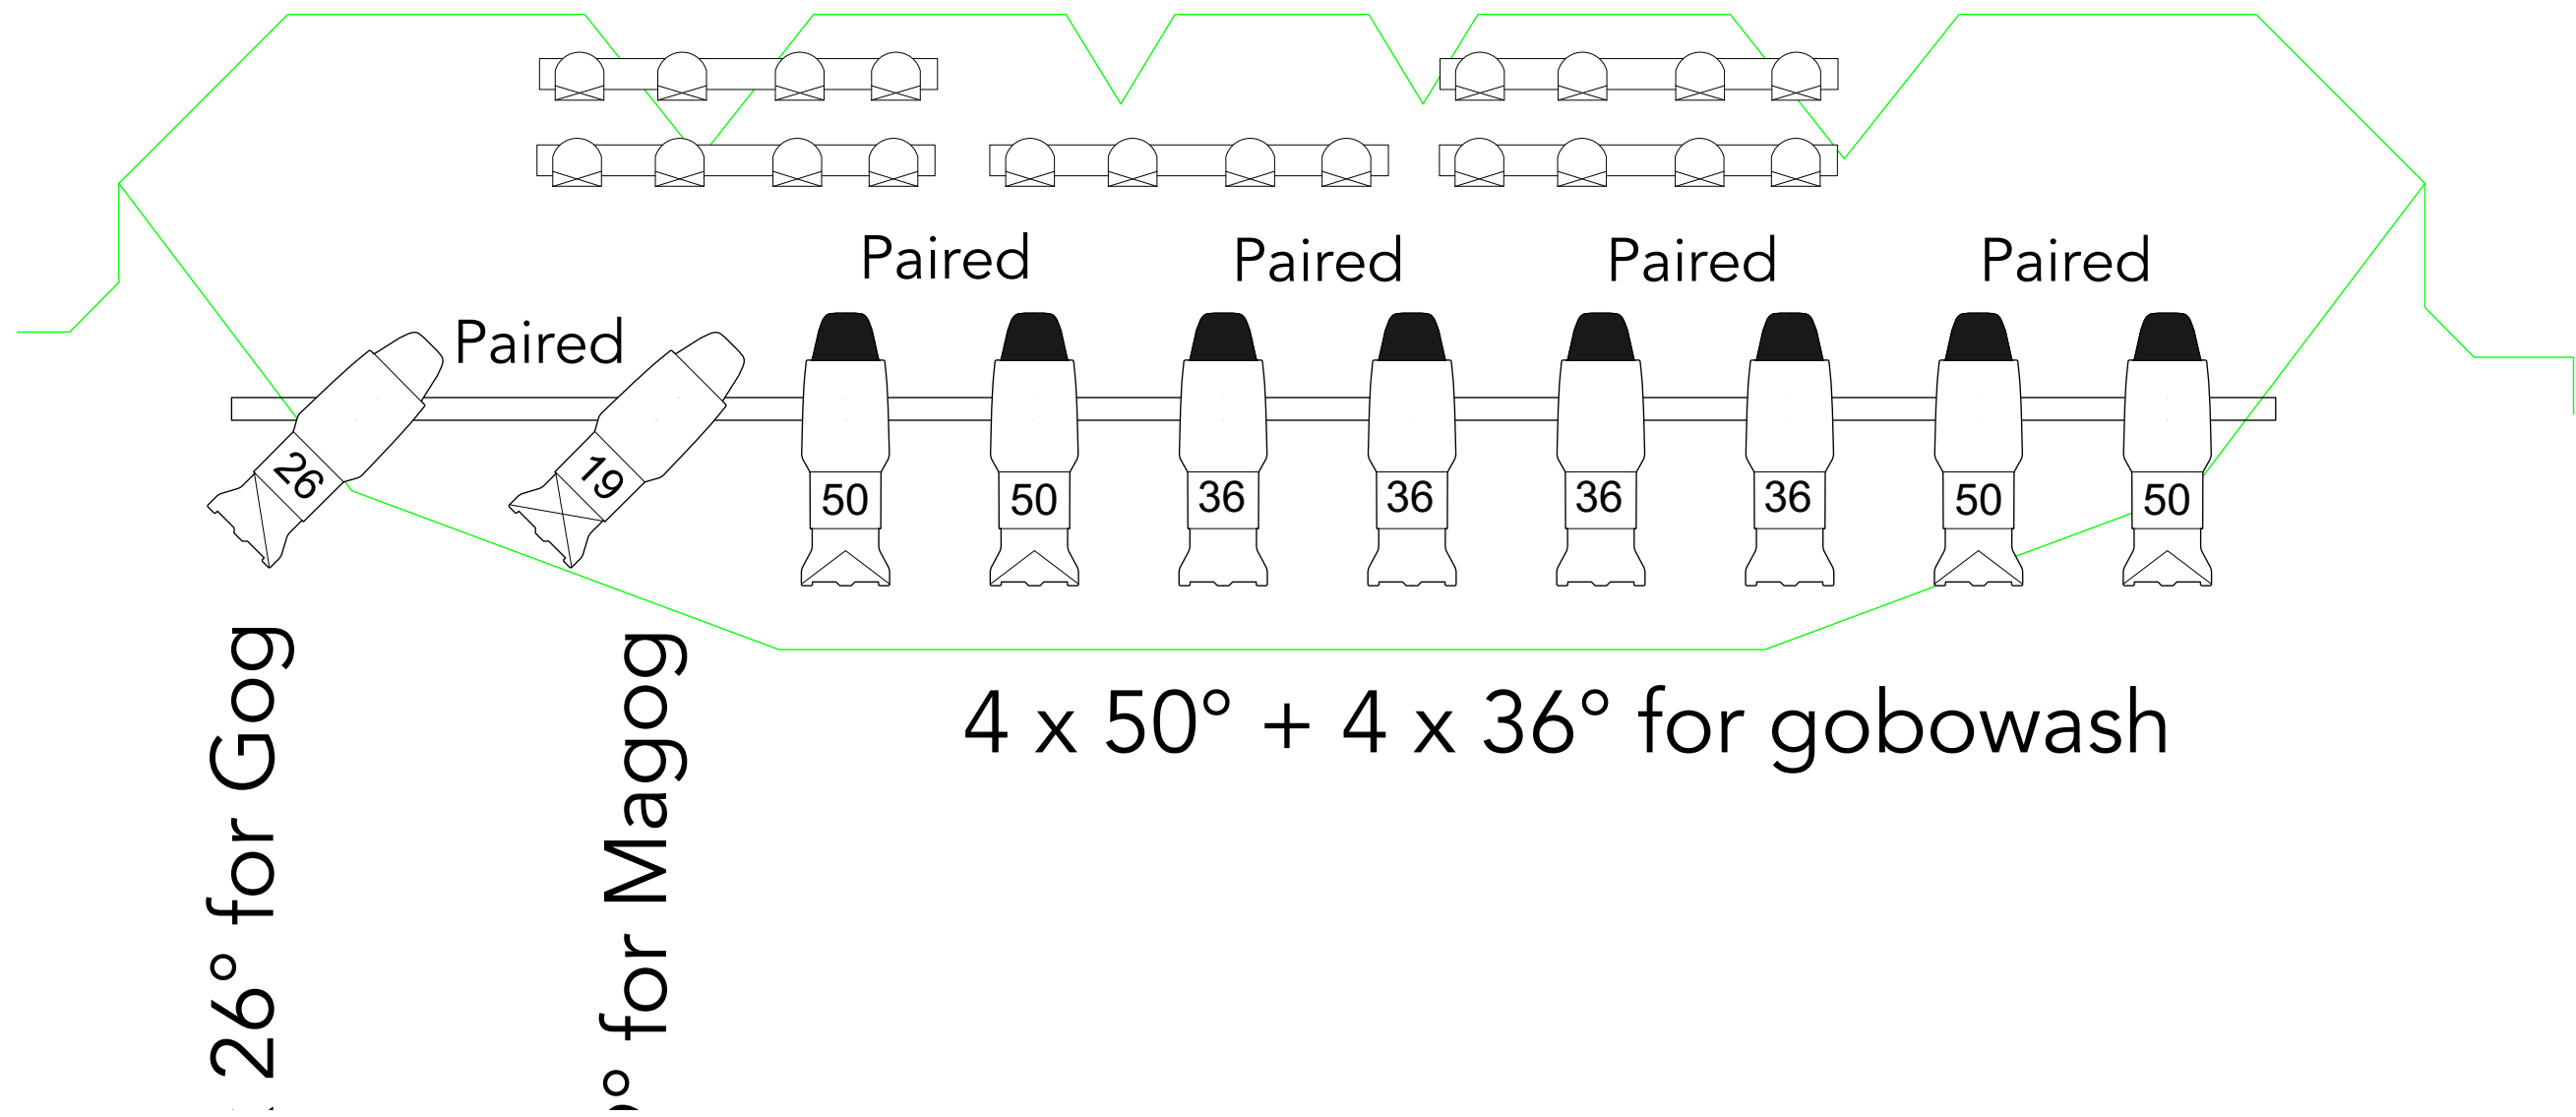

Press Balcony (furthest from stage)

5 x Pinspot bars to be over-rigged (all paired)

Towards Control

Towards Stage