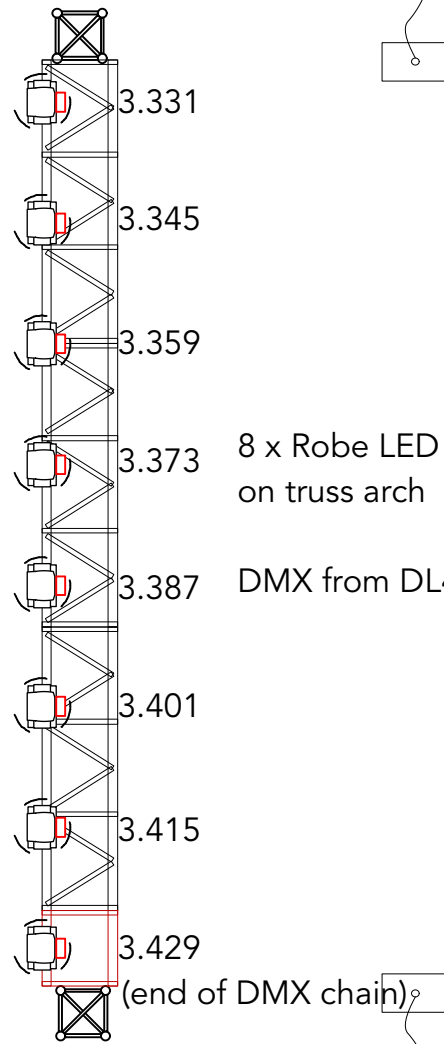

Stage

3.259

Robe DL4S on floor

3.295

Robe DL4S on plinth

Stage
Edge

Constructed Book Flats

8 x Robe LED Beam 100
on truss arch

DMX from DL4S USR

Wall

Robe DL4S on plinth
(end of DMX chain)

2.295

Robe DL4S on floor

2.259

245